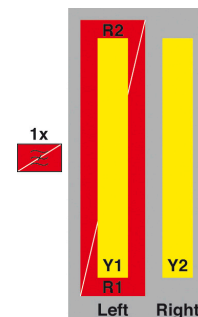

## > 80010678

2-Port Antenna	Y1
Frequency [MHz]	1695-2690
Gain [dBi]	19.5
HPBW [°]	35
Tilt Range [°]	2-10
Size [mm]	1272 / 235 / 69
Size [inches]	50.1 / 9.3 / 2.7

## > 80010768

8-Port Antenna	R1	R2	Y1	Y2
Frequency [MHz]	698-803	824-960	1695-2690	1695-2690
Gain [dBi]	15	16	18	18
HPBW [°]	65	65	65	65
Tilt Range [°]	2-12	2-12	2.5-12	2.5-12
Size [mm]	1910 / 377 / 169			
Size [inches]	75.2 / 14.8 / 6.7			

## > 80010875

10-Port Antenna	R1	B1	Y1	B2	Y2
Frequency [MHz]	698-960	1695-2180	2490-2690	1695-2180	2490-2690
Gain [dBi]	16	17.5	17.5	17.5	18
HPBW [°]	65	65	65	65	65
Tilt Range [°]	2-12	2.5-12	2.5-12	2.5-12	2.5-12
Size [mm]	1921 / 377 / 169				
Size [inches]	75.6 / 14.8 / 6.7				

## > 80010891

10-Port Antenna	R1	Y1	Y2	Y3	Y4
Frequency [MHz]	698-960	1695-2690	1695-2690	1695-2690	1695-2690
Gain [dBi]	16	16	16.5	17	16.5
HPBW [°]	65	65	65	65	65
Tilt Range [°]	2-12	2-14	2-14	2-14	2-14
Size [mm]	1995 / 377 / 169				
Size [inches]	78.5 / 14.8 / 6.7				