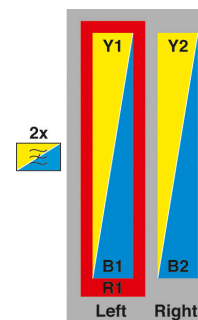

## > 80010678

2-Port Antenna	Y1
Frequency [MHz]	1695-2690
Gain [dBi]	19.5
HPBW [°]	35
Tilt Range [°]	2-10
Size [mm]	1272 / 235 / 69
Size [inches]	50.1 / 9.3 / 2.7

## > 80010768

8-Port Antenna	R1	R2	Y1	Y2
Frequency [MHz]	698-803	824-960	1695-2690	1695-2690
Gain [dBi]	15	16	18	18
HPBW [°]	65	65	65	65
Tilt Range [°]	2-12	2-12	2.5-12	2.5-12
Size [mm]	1910 / 377 / 169			
Size [inches]	75.2 / 14.8 / 6.7			

## > 80010875

10-Port Antenna	R1	B1	Y1	B2	Y2
Frequency [MHz]	698-960	1695-2180	2490-2690	1695-2180	2490-2690
Gain [dBi]	16	17.5	17.5	17.5	18
HPBW [°]	65	65	65	65	65
Tilt Range [°]	2-12	2.5-12	2.5-12	2.5-12	2.5-12
Size [mm]	1921 / 377 / 169				
Size [inches]	75.6 / 14.8 / 6.7				

## > 80010891

10-Port Antenna	R1	Y1	Y2	Y3	Y4
Frequency [MHz]	698-960	1695-2690	1695-2690	1695-2690	1695-2690
Gain [dBi]	16	16	16.5	17	16.5
HPBW [°]	65	65	65	65	65
Tilt Range [°]	2-12	2-14	2-14	2-14	2-14
Size [mm]	1995 / 377 / 169				
Size [inches]	78.5 / 14.8 / 6.7				